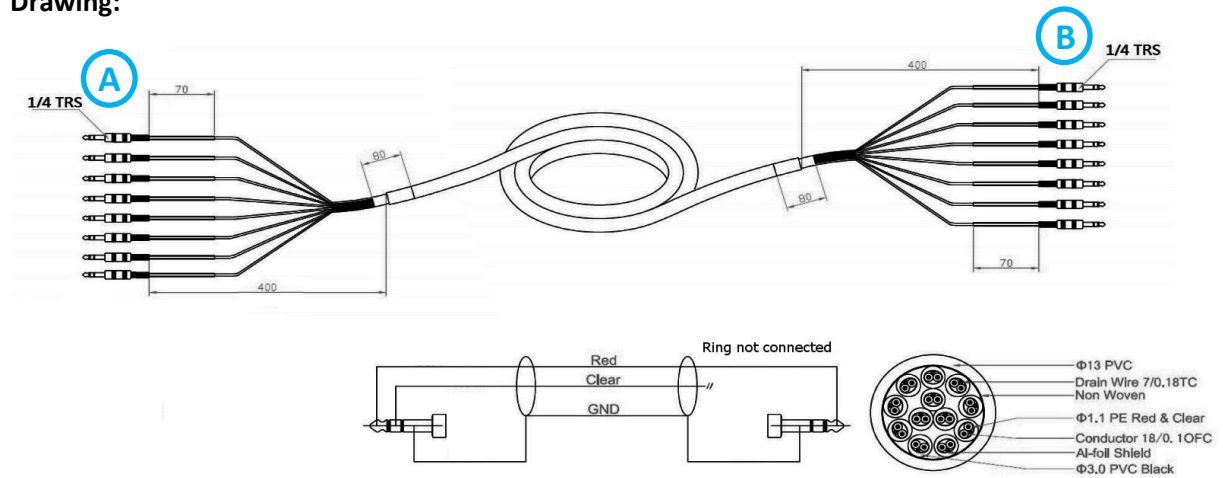

Drawing:

Specifications:

- Length: 2.0 m / 6 ft.
- Nr. of conductor pairs: 8
- Overall diameter: 13 mm (approx..)
- TRS connectors (A): 8x 6.35mm (1/4") stereo jack, grey, Ring connected
- TRS connectors (B): 8x 6.35mm (1/4") stereo jack, red, Ring disconnected
- Markings: Mark ring on every channel wire/TRS connector
- Packaging: Plastic bag